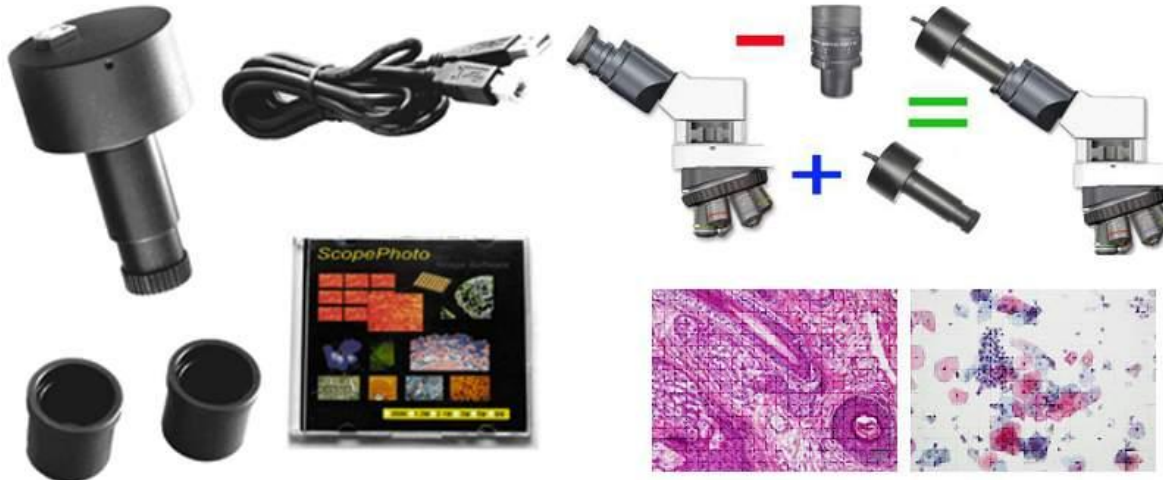

ACCESSORIES

OBJECTIVE

EYEPIECE

VIEWING HEAD

**MOVING SCALE**

**FILTER**

**STAGE**

**DRY/OIL DARK FIELD CONDENSER**

**PHOTO/CCD ADAPTER**

**PHASE CONTRAST KIT**

**SIMPLE POLARIZATION SET**

**INCANDESCENT / HALOGEN / LED LAMP  
FLUORESCENT LAMP FUSE BULB**

**EXTERNAL LIGHT SOURCE CHARGER**

**LOW COST ELECTRONICE EYEPIECE  
DEM SERIES (0.3MP, 1.3MP, 2.0MP)**

Model	Part Number	Resolution
DEM35	#5820	640x480
DEM130	#5821	1280x1024
DEM200	#5822	1600x1200

**EYEPIECE VIDEO CAMERA  
DCM SERIES (0.3MP, 1.3MP, 2.0MP, 3.0MP, 5.0MP, 8.0MP, 9.0MP)**

Model	Part Number	Resolution
DCM35	#5830	640x480
DCM130	#5860	1280x1024
DCM130E	#5866	1280x1024
DCM310	#5888	2048x1536
DCM500	#5898	2592x1944
DCM800	#5900	3488x2616
DCM900	#5908	3264x2448